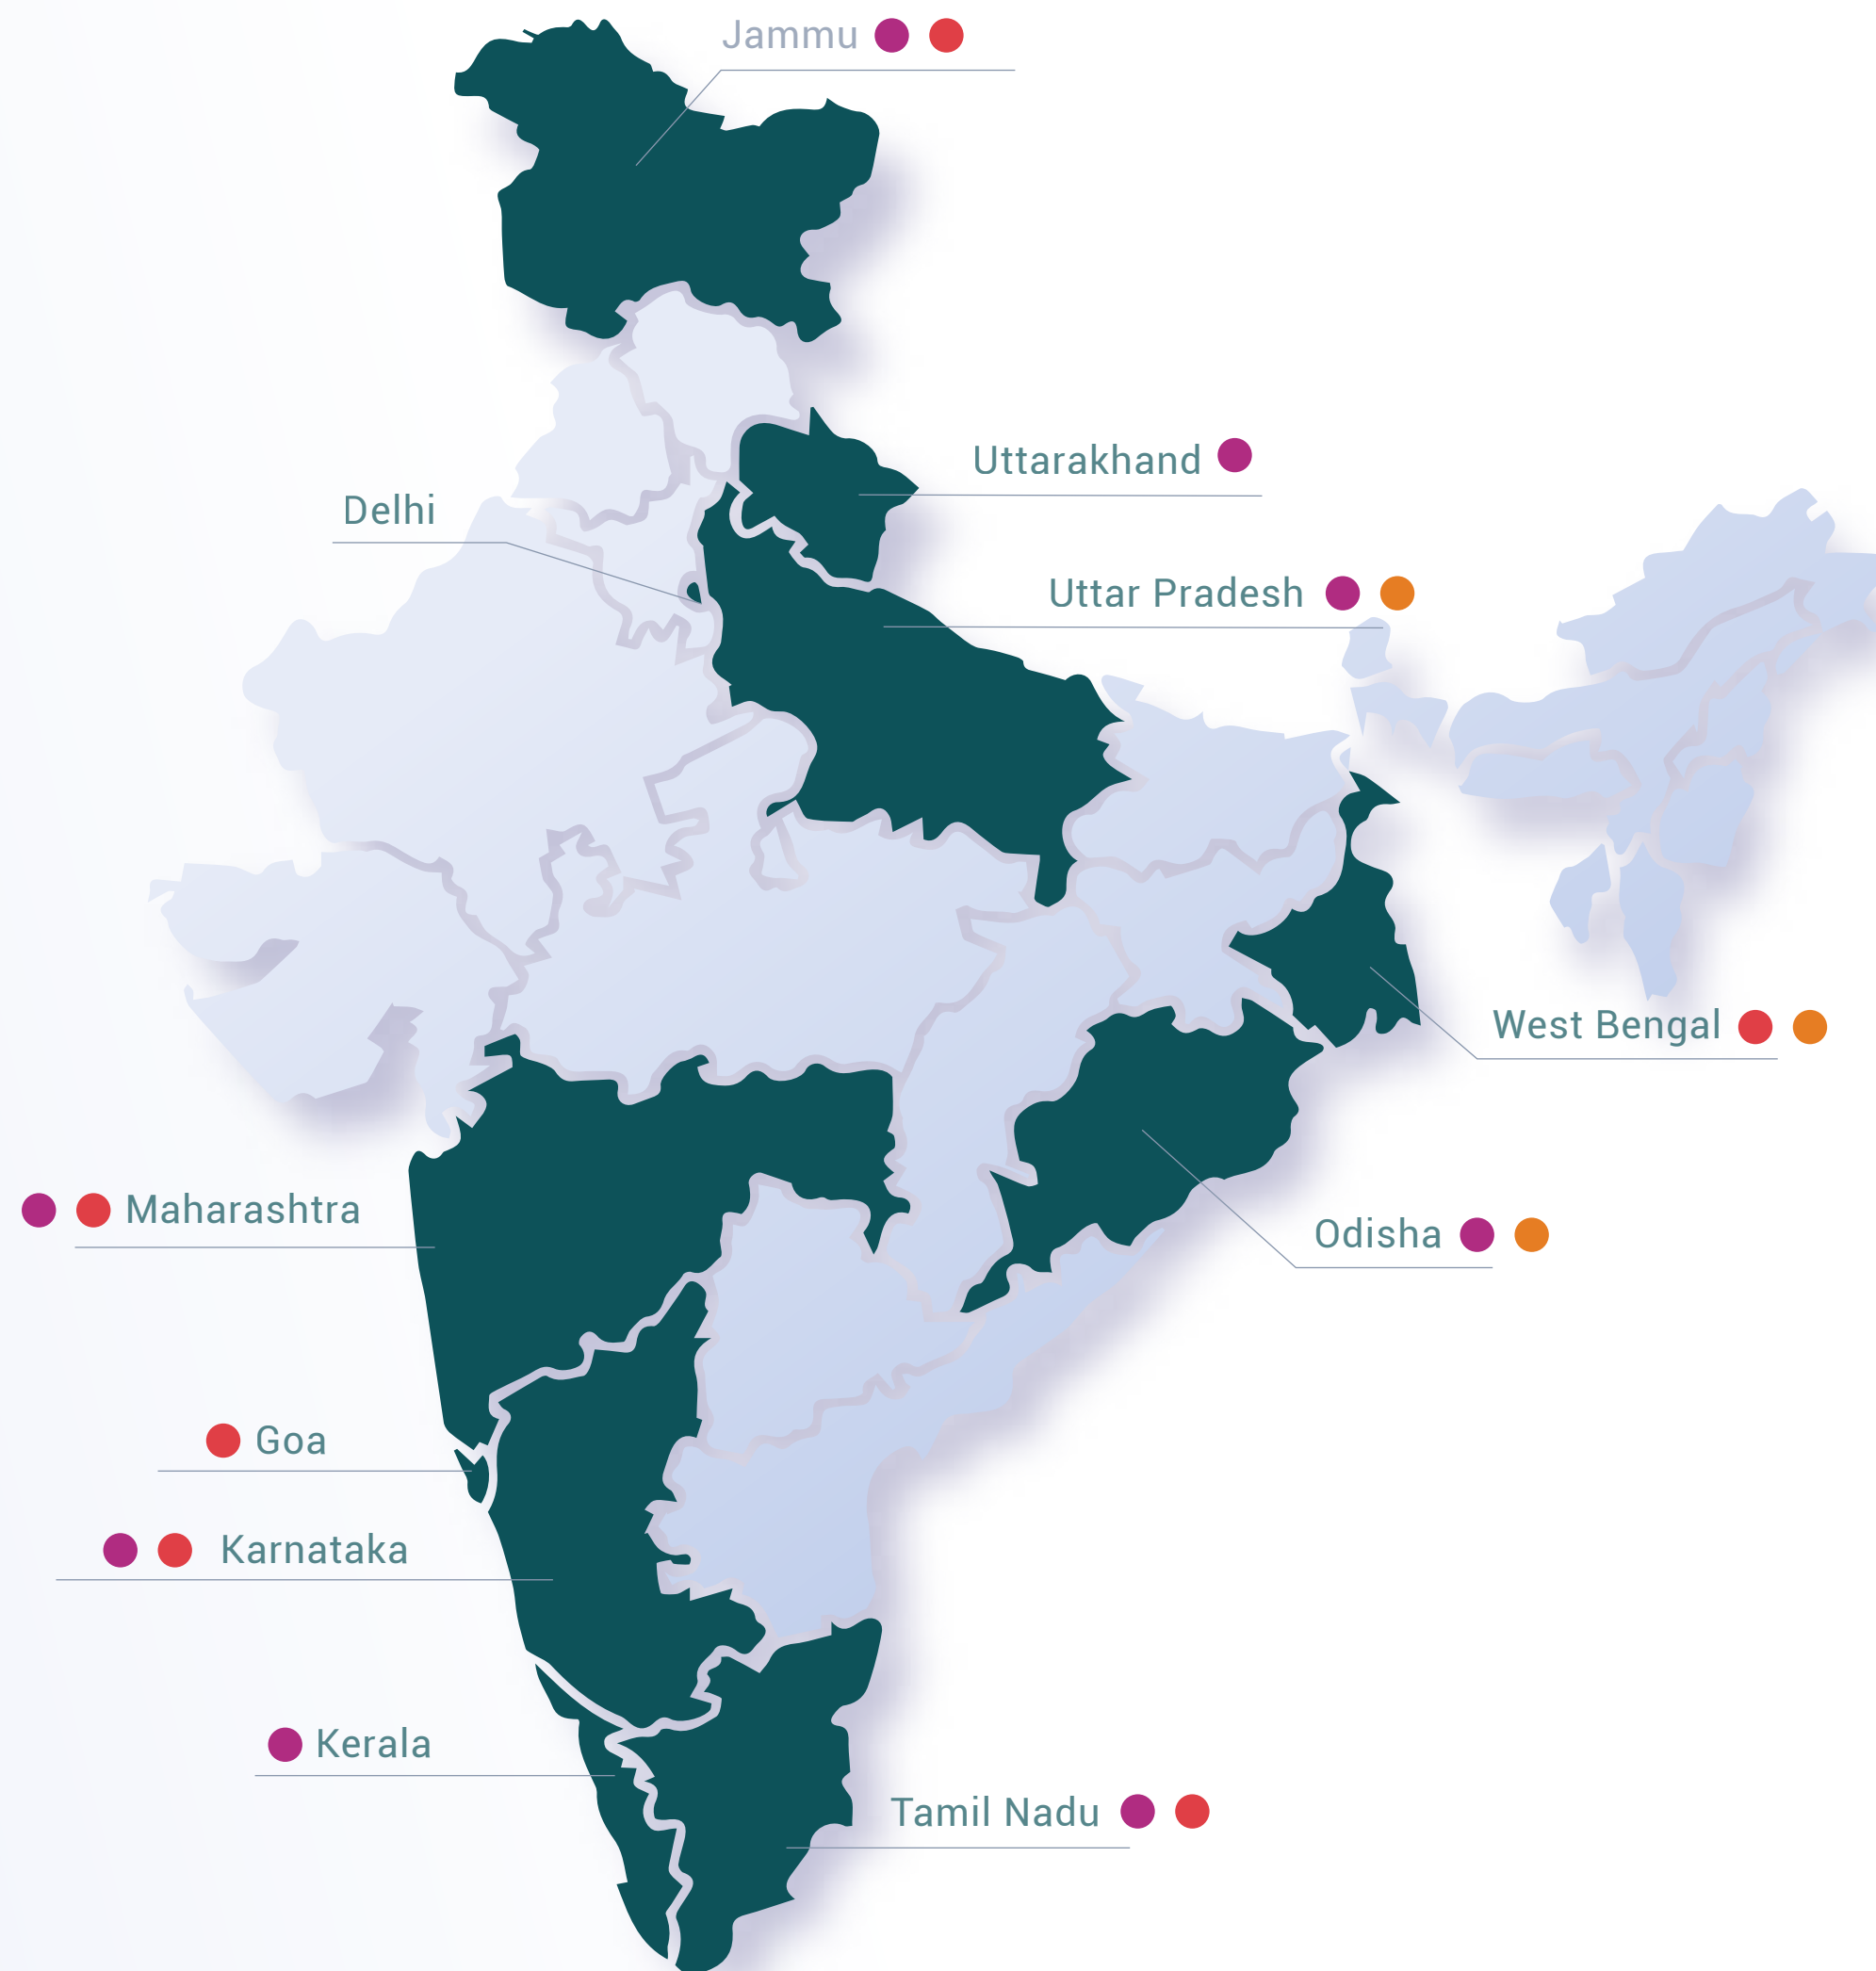

PITRU PAKSH 2022

10 - 25 SEPT | 15 DAYS | 23 LOCATIONS

Mohanji

Total meals served to people **42,640**

Total ration donated to people (kgs) **170**

Total fodder served to animals (kgs) **17,200**

Meals served to people

| | |
|---------------|--------|
| Jammu | 400 |
| Uttarakhand | 10,800 |
| Delhi | 800 |
| Uttar Pradesh | 2250 |
| West Bengal | 40 |
| Odisha | 160 |
| Maharashtra | 16,950 |
| Karnataka | 5790 |
| Kerala | 50 |
| Tamil Nadu | 5400 |

Dry ration for people (kgs)

| | |
|-------------|-----|
| West Bengal | 40 |
| Odisha | 130 |

Fodder for animals (kgs)

| | |
|---------------|--------|
| Jammu | 60 |
| Delhi | 14,030 |
| Uttar Pradesh | 90 |
| Maharashtra | 1480 |
| Goa | 1370 |
| Karnataka | 160 |
| Tamil Nadu | 10 |

Jammu | Rishikesh | Haridwar | New Delhi | Varanasi | Noida | Prayagraj | Kolkata | Puri
Shirdi | Pune | Ganeshpuri | Badlapur | Mumbai | Goa | Ganagapur | Gokarna | Bangalore
Kannur | Tiruvannamalai | Tiruchendur | Coimbatore | Chennai